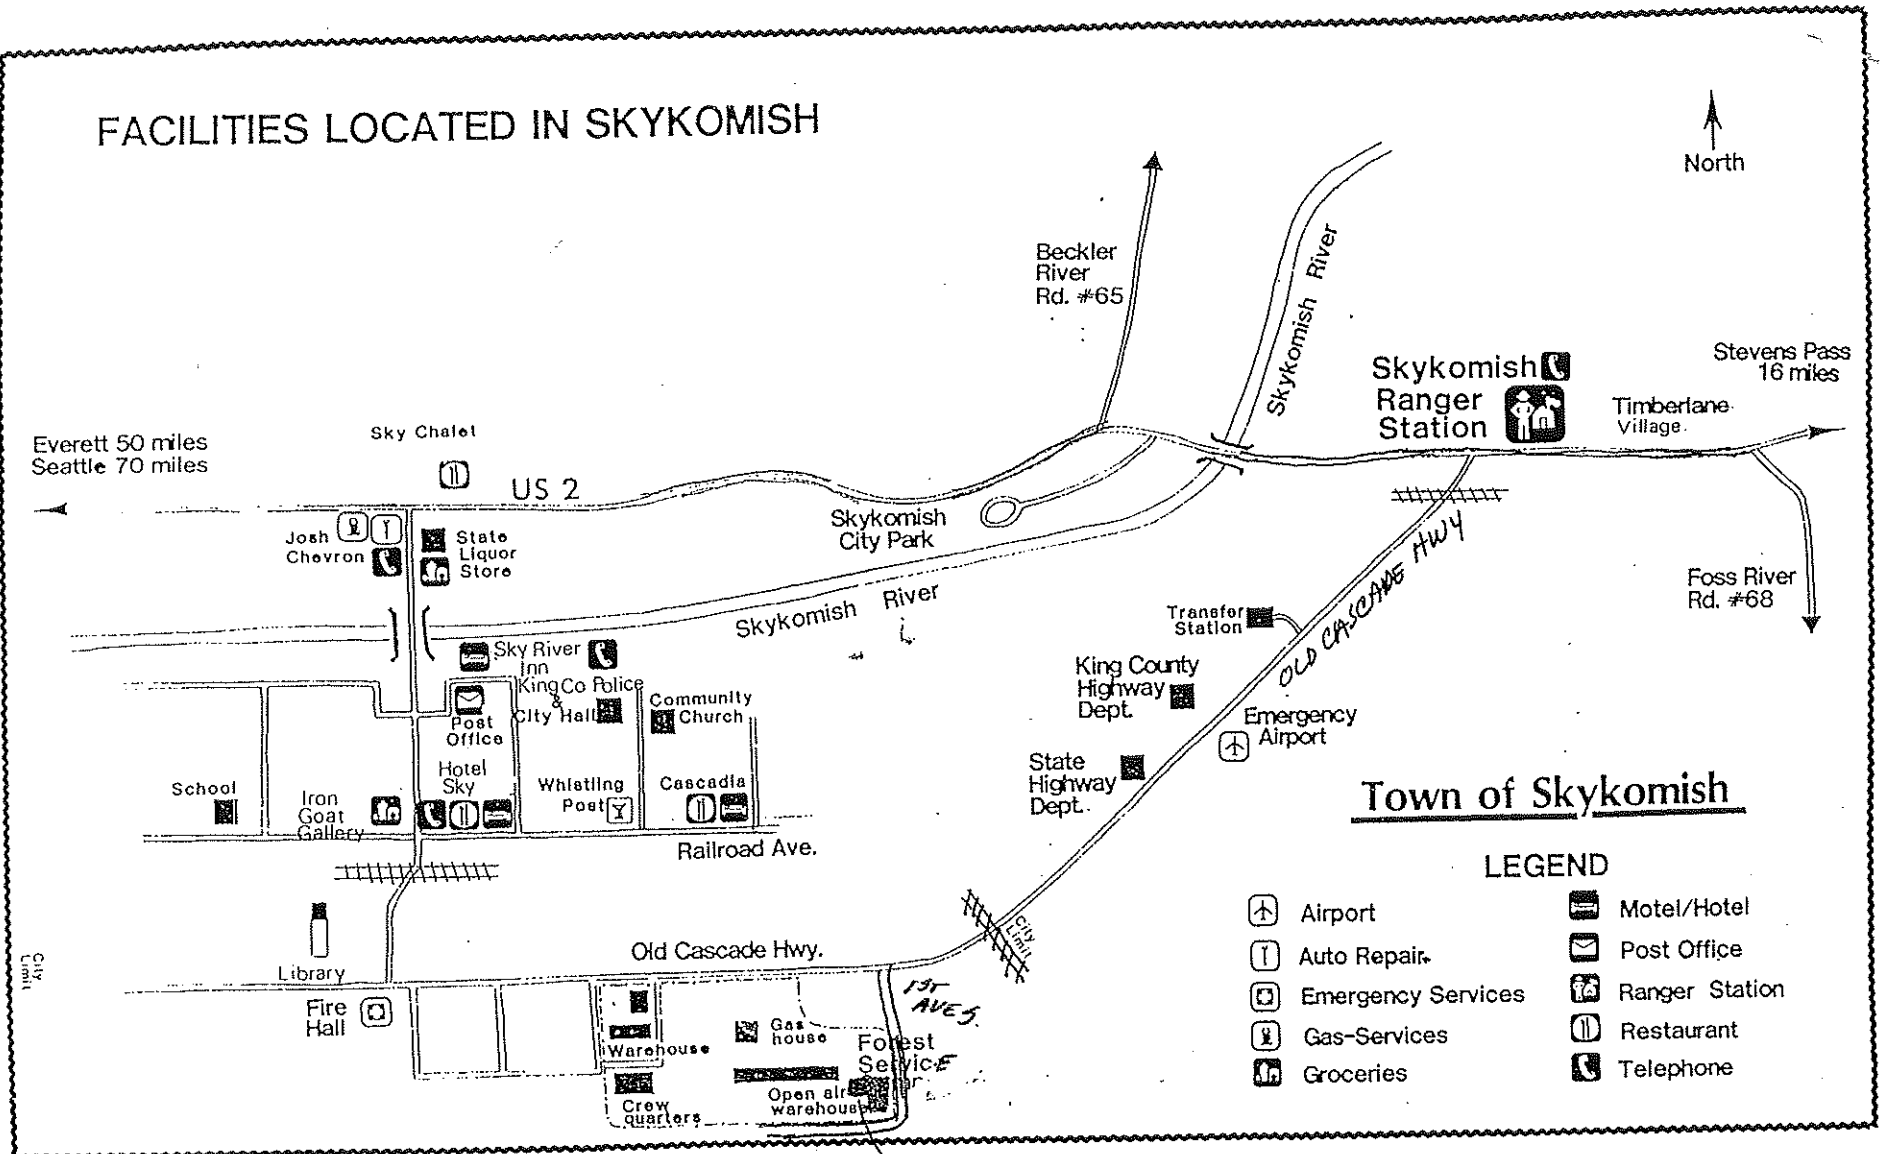

FACILITIES LOCATED IN SKYKOMISH

Town of Skykomish

LEGEND

- Airport
- Auto Repair
- Emergency Services
- Gas-Services
- Groceries
- Motel/Hotel
- Post Office
- Ranger Station
- Restaurant
- Telephone

BUNKHOUSE

DRAWING DIRECTIONS TO BUNKHOUSE:

FROM SKYKOMISH RANGER STATION (M.P. 50) DRIVE WEST AND TURN SOUTH AND CROSS RAILROAD TRACIES FOLLOW OLD CASCADE HIGHWAY WEST TO 1ST AVE SOUTH TURN LEFT ON TO FIRST AVE SOUTH AND FOLLOW IT TO THE END OF THE ROAD. THE BUNKHOUSE IS ON THE RIGHT.